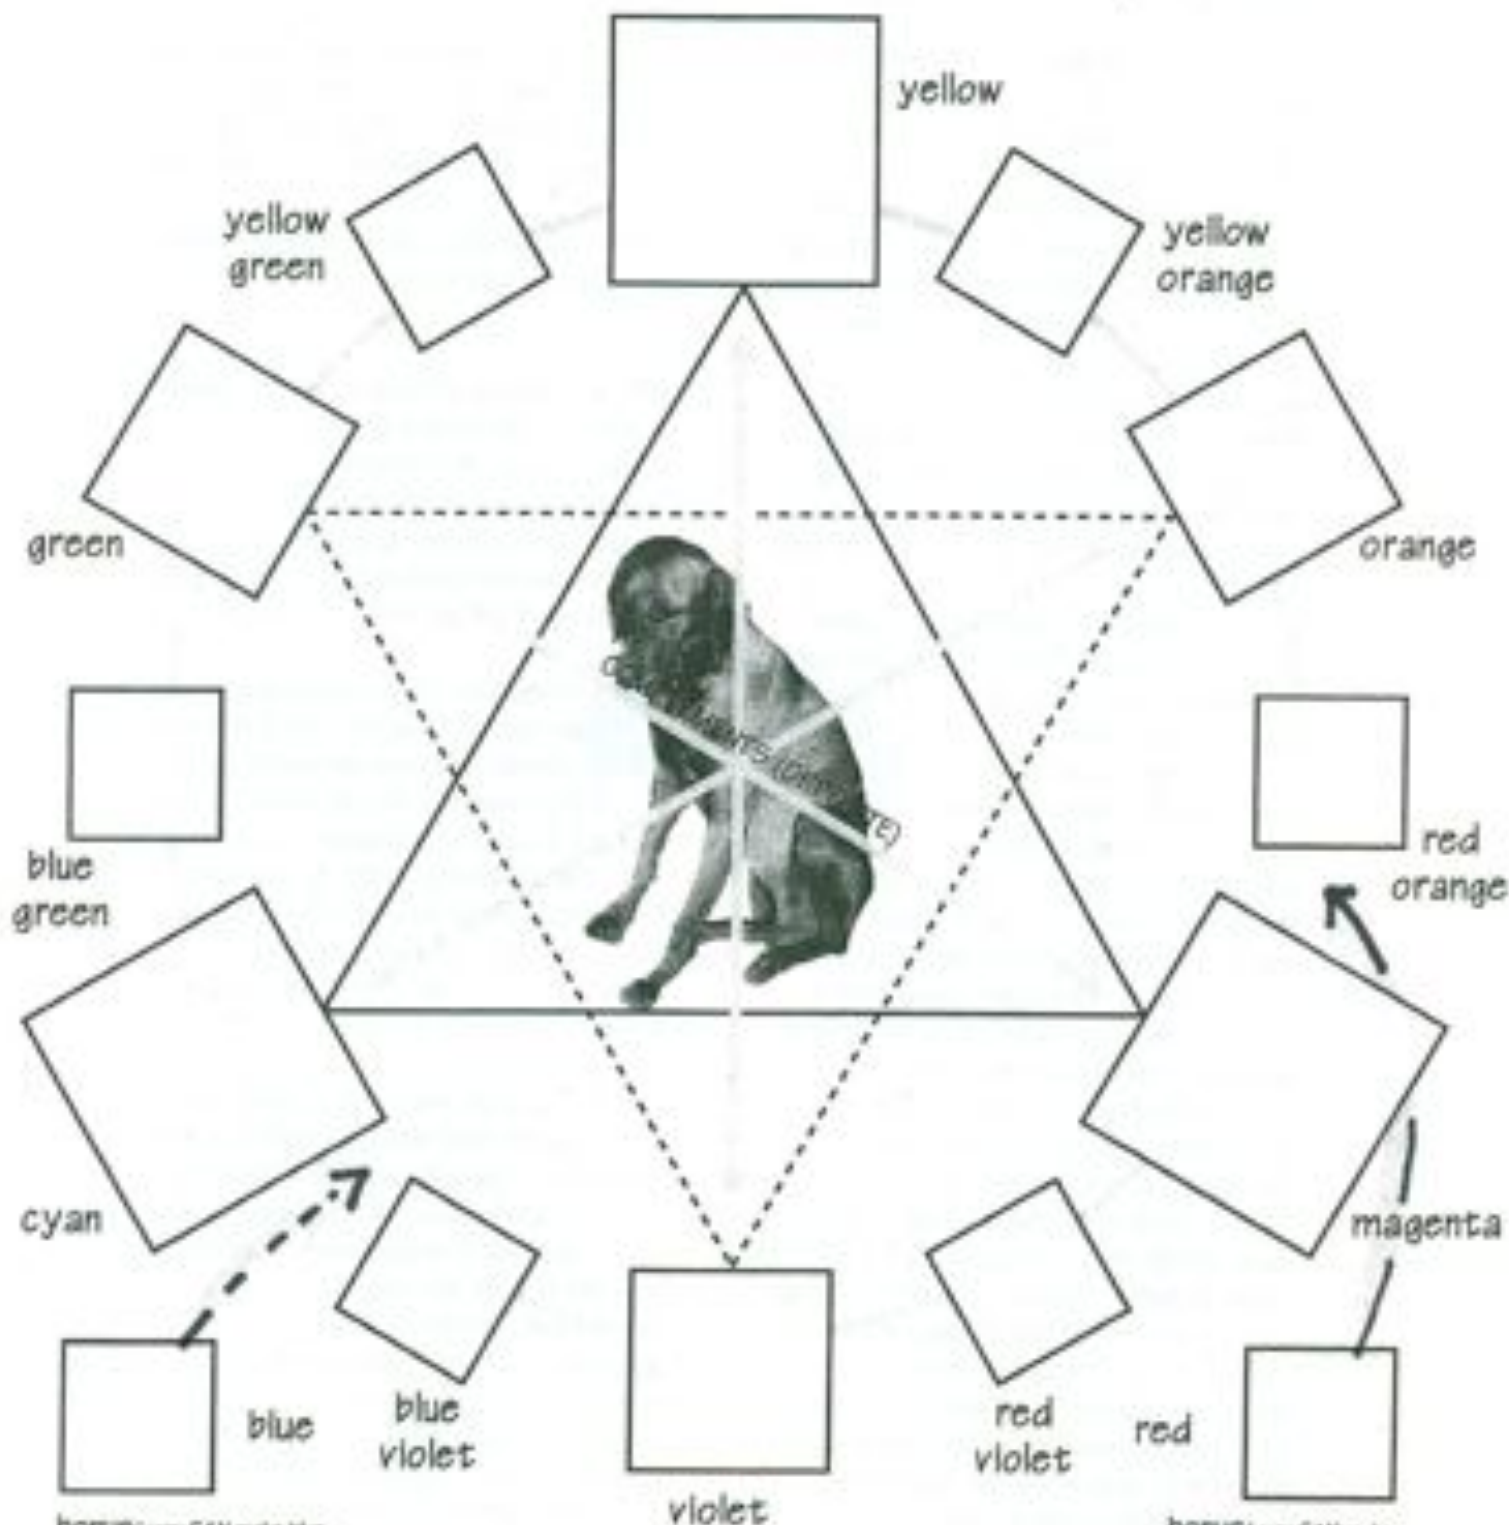

12 Color Wheel for Tempera

Annie Painter's Art Institute PO Box 2135 Sisters, OR 97759
Reach Annie at www.anniepainter.com

BONUS: you CAN make blue.
It's between cyan and blue violet.

BONUS: you CAN make
flag red. It's not easy, but it's
between magenta and red orange.