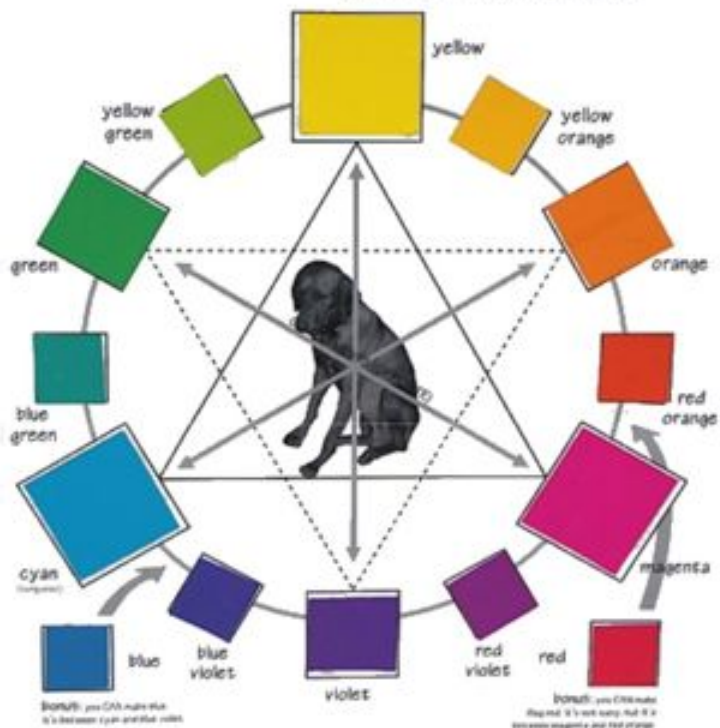

12 Color Wheel for Tempera

Annie Painter's Art Institute PO Box 2135 Sisters, OR 97759
Reach Annie at www.anniepainter.com

NOTE: The color mixing results you get will vary with the brand and amount of paint used. Enjoy your experiment and your new ability to create many colors and don't worry about perfection. Most students will make three times as many colors as are named on the wheel. Write if you need help!